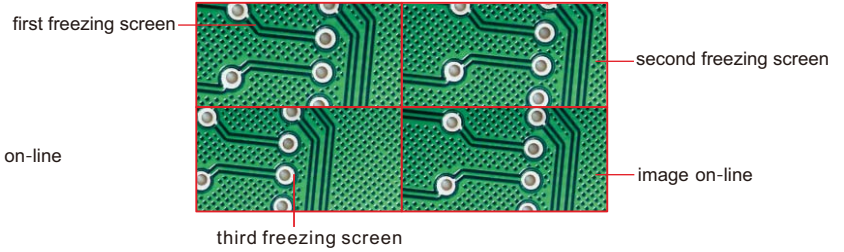

STANDARD DELIVERY

Main unit	1 pc
USB cable	1 pc
HDMI cable	1 pc
IR remote controller	1 pc
8G memory card and holder	1 pc
Plastic calibration rule	1 pc
Power adapter	1 pc

To be continued

Continued from previous page

▪ **Screen freezing:**

Full screen

up-down split screen

left-right split screen

1/4 split screen

SOFTWARE FOR COMPUTER (included)

- **Language:** Chinese(Simplified), English
- **Operation system:** Windows 7/8/8.1/10(64bit)
- **Port:** USB2.0 or above
- **Measuring accuracy:** 0.02mm