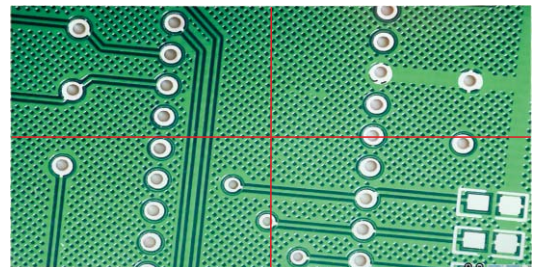

TAKE PICTURES AND VIDEOS

BUILT-IN LITHIUM BATTERY

MINI DIGITAL MICROSCOPE(ECONOMIC TYPE) CODE 5311-M710

■ Cross hair:

■ Grid

(color, line thickness and positions are adjustable):

8G memory card and holder (included)

Infrared ray remote controller (included)

SPECIFICATION

Display resolution	1024×600
Sensor	1/3" CMOS
Sensor resolution	1280×960
Single pixel size	2μm×2μm
Frame rate	60fps/30fps
Magnification	1X~16X
White balance	auto/manual(10 levels RGB)/calibration
Exposure control	AE lock/exposure compensation(10 levels)
Image control	contrast/saturation/sharpness
Record media	memory card
Output	HDMI
Power supply	built-in lithium battery/power adapter
Dimension(L×W×H)	174×200×350mm
Weight	1.5kg

▪ **Screen freezing:**

Full screen

up-down split screen

left-right split screen

1/4 split screen

SOFTWARE FOR COMPUTER (included)

- **Language:** Chinese(Simplified), English
- **Operation system:** Windows 7/8/8.1/10(64bit)
- **Port:** USB2.0 or above
- **Measuring accuracy:** 0.02mm