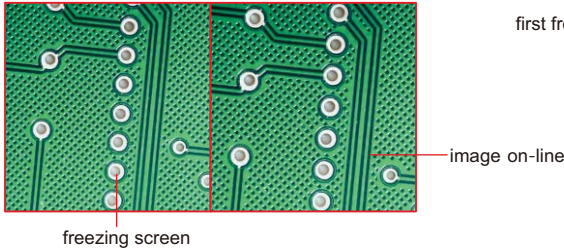

STANDARD DELIVERY

Main unit	1 pc
USB cable	1 pc
HDMI cable	1 pc
IR remote controller	1 pc
8G memory card and holder	1 pc
Plastic calibration rule	1 pc
Power adapter	1 pc

To be continued

Continued from previous page

▪ **Screen freezing:**

Full screen

up-down split screen

left-right split screen

1/4 split screen

SOFTWARE FOR COMPUTER (included)

- **Language:** Chinese(Simplified), English
- **Operation system:** Windows 7/8/8.1/10(64bit)
- **Port:** USB2.0 or above
- **Measuring accuracy:** 0.02mm