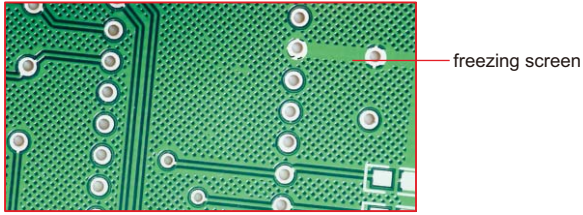

STANDARD DELIVERY

Main unit	1 pc
USB cable	1 pc
HDMI cable	1 pc
IR remote controller	1 pc
8G memory card and holder	1 pc
Plastic calibration rule	1 pc
Power adapter	1 pc

To be continued

Continued from previous page

▪ **Screen freezing:**

Full screen

up-down split screen

left-right split screen

1/4 split screen

SOFTWARE FOR COMPUTER (included)

- **Language:** Chinese(Simplified), English
- **Operation system:** Windows 7/8/8.1/10(64bit)
- **Port:** USB2.0 or above
- **Measuring accuracy:** 0.02mm