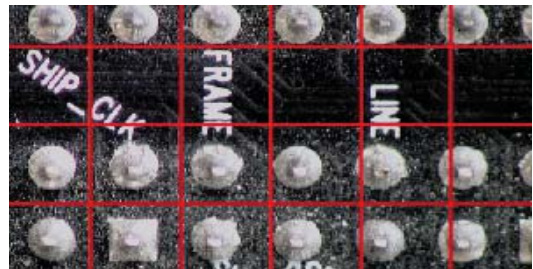

TAKE PICTURES AND VIDEOS

BUILT-IN LITHIUM BATTERY

MINI DIGITAL MICROSCOPE(ECONOMIC TYPE) CODE 5311-M710

■ Cross hair:

■ Grid

(color, line thickness and positions are adjustable):

8G memory card and holder (included)

Infrared ray remote controller (included)

SPECIFICATION

Display resolution	1024×600
Sensor	1/3" CMOS
Sensor resolution	1280×960
Single pixel size	2μm×2μm
Frame rate	60fps/30fps
Magnification	1X~16X
White balance	auto/manual(10 levels RGB)/calibration
Exposure control	AE lock/exposure compensation(10 levels)
Image control	contrast/saturation/sharpness
Record media	memory card
Output	HDMI
Power supply	built-in lithium battery/power adapter
Dimension(L×W×H)	174×200×350mm
Weight	1.5kg