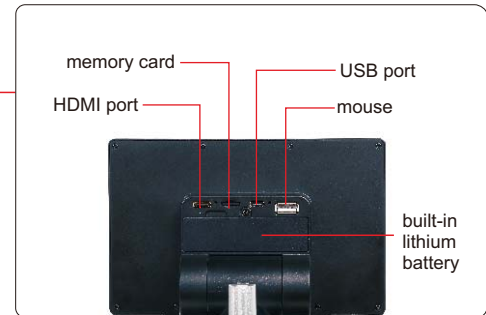

TAKE PICTURES AND VIDEOS

BUILT-IN LITHIUM BATTERY

MINI DIGITAL MICROSCOPE(ECONOMIC TYPE) CODE 5311-M710

■ Cross hair:

■ Grid

(color, line thickness and positions are adjustable):

8G memory card and holder (included)

Infrared ray remote controller (included)

SPECIFICATION

Display resolution	1024×600
Sensor	1/3" CMOS
Sensor resolution	1280×960
Single pixel size	2μm×2μm
Frame rate	60fps/30fps
Magnification	1X~16X
White balance	auto/manual(10 levels RGB)/calibration
Exposure control	AE lock/exposure compensation(10 levels)
Image control	contrast/saturation/sharpness
Record media	memory card
Output	HDMI
Power supply	built-in lithium battery/power adapter
Dimension(L×W×H)	174×200×350mm
Weight	1.5kg

STANDARD DELIVERY

Main unit	1 pc
USB cable	1 pc
HDMI cable	1 pc
IR remote controller	1 pc
8G memory card and holder	1 pc
Plastic calibration rule	1 pc
Power adapter	1 pc

To be continued

Continued from previous page

▪ **Screen freezing:**

Full screen

up-down split screen

left-right split screen

1/4 split screen

SOFTWARE FOR COMPUTER (included)

- **Language:** Chinese(Simplified), English
- **Operation system:** Windows 7/8/8.1/10(64bit)
- **Port:** USB2.0 or above
- **Measuring accuracy:** 0.02mm