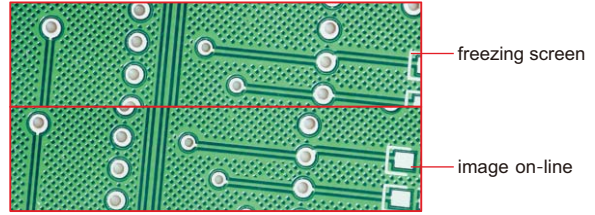

Infrared ray remote controller (included)

SPECIFICATION

Display resolution	1024×600
Sensor	1/3" CMOS
Sensor resolution	1280×960
Single pixel size	2μm×2μm
Frame rate	60fps/30fps
Magnification	1X~16X
White balance	auto/manual(10 levels RGB)/calibration
Exposure control	AE lock/exposure compensation(10 levels)
Image control	contrast/saturation/sharpness
Record media	memory card
Output	HDMI
Power supply	built-in lithium battery/power adapter
Dimension(L×W×H)	174×200×350mm
Weight	1.5kg

STANDARD DELIVERY

Main unit	1 pc
USB cable	1 pc
HDMI cable	1 pc
IR remote controller	1 pc
8G memory card and holder	1 pc
Plastic calibration rule	1 pc
Power adapter	1 pc

To be continued

Continued from previous page

▪ **Screen freezing:**

Full screen

up-down split screen

left-right split screen

1/4 split screen

SOFTWARE FOR COMPUTER (included)

- **Language:** Chinese(Simplified), English
- **Operation system:** Windows 7/8/8.1/10(64bit)
- **Port:** USB2.0 or above
- **Measuring accuracy:** 0.02mm