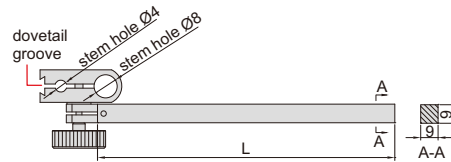

DIAL TEST INDICATOR HOLDERS

6293-1

6293-2

6293-1/6293-6

6293-2

Code	Stem section	Stem length (L)
6293-1	9x9mm	100mm
6293-6	9x9mm	50mm
6293-2	Ø8mm	115mm