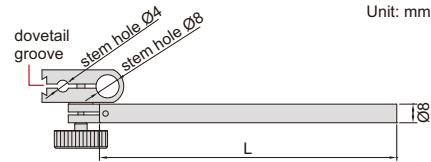

DIAL TEST INDICATOR HOLDERS

6293-1

6293-2

6293-1/6293-6

6293-2

Code	Stem section	Stem length (L)
6293-1	9x9mm	100mm
6293-6	9x9mm	50mm
6293-2	Ø8mm	115mm