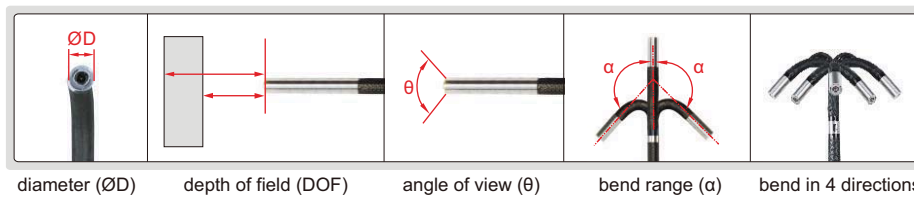

## OPTIONAL ACCESSORY

Cable	please refer to details
WIFI output	ISV-L-WIFI (must be installed in factory, only for Android OS)
Temperature alarm	ISV-L-HTALARM (must be installed in factory, for Ø3.9mm, Ø4.5mm and Ø6.0mm)
Hook	ISV-L-HOOK (must be installed in factory, for Ø3.9mm, Ø4.5mm and Ø6.0mm)
Magnet	ISV-L-MAGNET (must be installed in factory, for Ø3.9mm, Ø4.5mm and Ø6.0mm)
Clamp	ISV-L-CLAMP

diameter (ØD)    depth of field (DOF)    angle of view (θ)    bend range (α)    bend in 2 directions

## TWO-DIRECTION CABLE, FRONT VIEW

Code	Cable		Lens									
	length	type	view direction	bend direction	diameter (ØD)	depth of field (DOF)	bend range (α)	angle of view (θ)	illumination	pixel	resolution	dust/ waterproof
ISV-L1810	1m	tungsten wire weaved cable	front view	two directions	1.8mm	3~30mm	±160°	>120°	rear fiber	0.16M	400×400	IP65
ISV-L2010	1m				2.0mm	3~30mm						
ISV-L2410	1m				2.4mm	3~70mm (optional)						
ISV-L2415	1.5m											
ISV-L2420	2m											

#### FOUR-DIRECTION CABLE, SIDE VIEW

Code	Cable		Lens									
	length	type	view direction	bend direction	diameter (ØD)	depth of field (DOF)	bend range (α)	angle of view (θ)	illumination	pixel	resolution	dust/ waterproof
ISV-L4510C	1m	tungsten wire weaved cable	side view	four directions	4.5mm	5~100mm (optional 8~150mm)	±160°	>120°	rear fiber	0.92M	960×720	IP67
ISV-L4515C	1.5m											
ISV-L4520C	2m											
ISV-L4530C	3m											
ISV-L6010C	1m				6.0mm	8~150mm (optional 5~100mm)						
ISV-L6015C	1.5m											
ISV-L6020C	2m											
ISV-L6030C	3m											
ISV-L6040C	4m											
ISV-L6050C	5m											