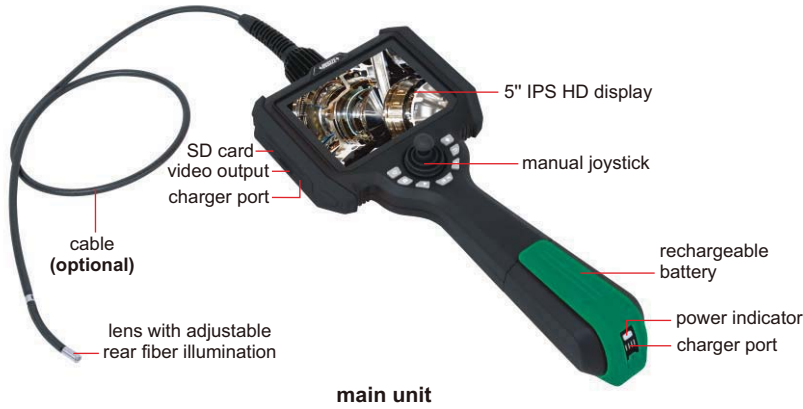

# VIDEOSCOPE

REAR FIBER ILLUMINATION

main unit

changeable lens cable

tripod (included)

ISV-L-HOOK (optional)

ISV-L-MAGNET (optional)

ISV-L-CLAMP (optional)

## MAIN UNIT (WITHOUT CABLE)

Code	ISV-L
Display	5" high definition LCD
Resolution	1024×720
Function	take pictures, take videos
File format	picture: JPG, video: MP4
Image process	image zoom (1X, 2X, 3X, 4X)
Image control	freeze, flip over, playback and analog ruler
Memory	memory card
Output	USB, HDMI
Power supply	rechargeable lithium battery (working time ≥ 4hours) AC/DC adapter (for continuous working)
Weight	1000g

## STANDARD DELIEVERY

Main unit	1 pc
32G SD card	1 pc
Card reader	1 pc
USB cable	1 pc
Tripod	1 pc
AC/DC adapter	1 pc

#### FOUR-DIRECTION CABLE, SIDE VIEW

Code	Cable		Lens									
	length	type	view direction	bend direction	diameter (ØD)	depth of field (DOF)	bend range (α)	angle of view (θ)	illumination	pixel	resolution	dust/ waterproof
ISV-L4510C	1m	tungsten wire weaved cable	side view	four directions	4.5mm	5~100mm (optional 8~150mm)	±160°	>120°	rear fiber	0.92M	960×720	IP67
ISV-L4515C	1.5m											
ISV-L4520C	2m											
ISV-L4530C	3m											
ISV-L6010C	1m				6.0mm	8~150mm (optional 5~100mm)						
ISV-L6015C	1.5m											
ISV-L6020C	2m											
ISV-L6030C	3m											
ISV-L6040C	4m											
ISV-L6050C	5m											