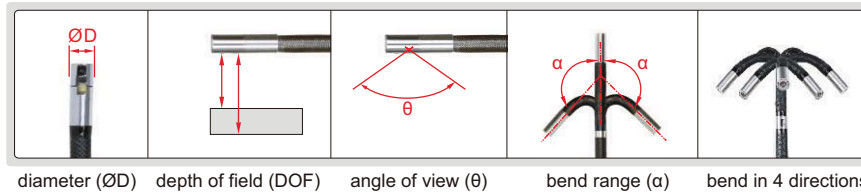

diameter (ØD)    depth of field (DOF)    angle of view (θ)    bend range (α)    bend in 2 directions

## TWO-DIRECTION CABLE, FRONT VIEW

Code	Cable		Lens									
	length	type	view direction	bend direction	diameter (ØD)	depth of field (DOF)	bend range (α)	angle of view (θ)	illumination	pixel	resolution	dust/ waterproof
ISV-L1810	1m	tungsten wire weaved cable	front view	two directions	1.8mm	3~30mm	±160°	>120°	rear fiber	0.16M	400×400	IP65
ISV-L2010	1m				2.0mm	3~30mm						
ISV-L2410	1m				2.4mm	3~70mm (optional)						
ISV-L2415	1.5m											
ISV-L2420	2m											

#### FOUR-DIRECTION CABLE, FRONT VIEW

Code	Cable		Lens									
	length	type	view direction	bend direction	diameter (ØD)	depth of field (DOF)	bend range (α)	angle of view (θ)	illumination	pixel	resolution	dust/ waterproof
ISV-L2810	1m	tungsten wire weaved cable	front view	four directions	2.8mm	3~70mm (optional 5~100mm)	±160°	>120°	rear fiber	0.16M	400×400	IP65
ISV-L2815	1.5m											
ISV-L2820	2m											
ISV-L2830	3m											
ISV-L3910	1m											
ISV-L3915	1.5m				3.9mm	8~150mm (optional 3~70mm)						
ISV-L3920	2m											
ISV-L3930	3m											
ISV-L3940	4m											
ISV-L3950	5m											
ISV-L6010	1m				6.0mm	12~200mm (optional 3~70mm, 8~150mm)				0.92M	1280×720	IP67
ISV-L6015	1.5m											
ISV-L6020	2m											
ISV-L6030	3m											
ISV-L6040	4m											
ISV-L6050	5m											
ISV-L6060	6m											
ISV-L6070	7m											