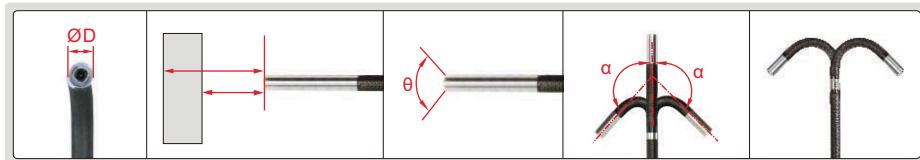

diameter (ØD)   depth of field (DOF)   angle of view (θ)   bend range (α)   bend in 2 directions

TWO-DIRECTION CABLE, FRONT VIEW

Code	Cable		Lens									
	length	type	view direction	bend direction	diameter (ØD)	depth of field (DOF)	bend range (α)	angle of view (θ)	illumination	pixel	resolution	dust/ waterproof
ISV-L1810	1m	tungsten wire weaved cable	front view	two directions	1.8mm	3~30mm	±160°	>120°	rear fiber	0.16M	400×400	IP65
ISV-L2010	1m				2.0mm	3~30mm						
ISV-L2410	1m				2.4mm	3~70mm (optional)						
ISV-L2415	1.5m											
ISV-L2420	2m