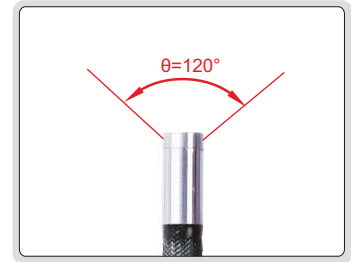

# 360° SWIVEL VIDEOSCOPIES(BASIC TYPE)

TUNGSTEN WIRE WEAVED CABLE  
BREAK AND WEAR RESISTANCE

ISV-S106

## SPECIFICATION

Code		ISV-T105	ISV-S106
Lens	diameter (D)	6mm	
	pixel	1M	
	resolution	1280×720	
	depth of field	20~150mm	
	bending direction	360°	
	bending range( $\alpha$ )	0°~220°	
	angle of view( $\theta$ )	120°	
	illumination	7 pcs LED, with 6 levels control	
	illuminance	25000Lux	
	lens	sapphire glass lens	
	dust/waterproof	IP67	
	bend control	manual joystick	
	temperature alarm	temperature sensor(optional)	
Cable	length	1m	1.5m
	type	tungsten wire weaved cable	
Main unit	display	3.5" IPS full-view display	
	display resolution	640×480	
	function	take pictures, take videos	
	file format	picture: JPG, video: MP4	
	image process	image zoom (1X, 2X, 3X, 4X, 5X)	
	memory	memory card(Maximum: 64G)	
	output	USB, HDMI, WIFI(optional)	
	dust/waterproof	IP65	
power supply	rechargeable lithium battery (working time $\geq$ 3hours; optional: additional battery, working time $\geq$ 9hours) AC/DC adapter(for continuous working)		
Weight	1000g		