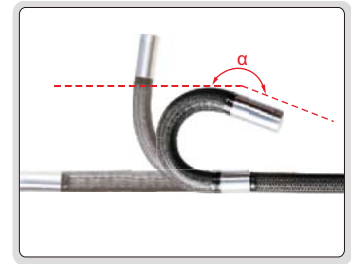

# 360° SWIVEL VIDEOSCOPIES(BASIC TYPE)

TUNGSTEN WIRE WEAVED CABLE  
BREAK AND WEAR RESISTANCE

ISV-S106

## SPECIFICATION

Code		ISV-T105	ISV-S106
Lens	diameter (D)	6mm	
	pixel	1M	
	resolution	1280×720	
	depth of field	20~150mm	
	bending direction	360°	
	bending range( $\alpha$ )	0°~220°	
	angle of view( $\theta$ )	120°	
	illumination	7 pcs LED, with 6 levels control	
	illuminance	25000Lux	
	lens	sapphire glass lens	
	dust/waterproof	IP67	
	bend control	manual joystick	
	temperature alarm	temperature sensor(optional)	
Cable	length	1m	1.5m
	type	tungsten wire weaved cable	
Main unit	display	3.5" IPS full-view display	
	display resolution	640×480	
	function	take pictures, take videos	
	file format	picture: JPG, video: MP4	
	image process	image zoom (1X, 2X, 3X, 4X, 5X)	
	memory	memory card(Maximum: 64G)	
	output	USB, HDMI, WIFI(optional)	
	dust/waterproof	IP65	
power supply	rechargeable lithium battery (working time $\geq$ 3hours; optional: additional battery, working time $\geq$ 9hours) AC/DC adapter(for continuous working)		
Weight	1000g		