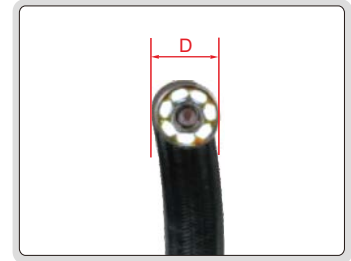

# 360° SWIVEL VIDEOSCOPIES(BASIC TYPE)

TUNGSTEN WIRE WEAVED CABLE  
BREAK AND WEAR RESISTANCE

ISV-S106

## SPECIFICATION

Code		ISV-T105	ISV-S106
Lens	diameter (D)	6mm	
	pixel	1M	
	resolution	1280×720	
	depth of field	20~150mm	
	bending direction	360°	
	bending range( $\alpha$ )	0°~220°	
	angle of view( $\theta$ )	120°	
	illumination	7 pcs LED, with 6 levels control	
	illuminance	25000Lux	
	lens	sapphire glass lens	
	dust/waterproof	IP67	
	bend control	manual joystick	
	temperature alarm	temperature sensor(optional)	
Cable	length	1m	1.5m
	type	tungsten wire weaved cable	
Main unit	display	3.5" IPS full-view display	
	display resolution	640×480	
	function	take pictures, take videos	
	file format	picture: JPG, video: MP4	
	image process	image zoom (1X, 2X, 3X, 4X, 5X)	
	memory	memory card(Maximum: 64G)	
	output	USB, HDMI, WIFI(optional)	
	dust/waterproof	IP65	
power supply	rechargeable lithium battery (working time $\geq$ 3hours; optional: additional battery, working time $\geq$ 9hours) AC/DC adapter(for continuous working)		
Weight	1000g		

## STANDARD DELIEVERY

Main unit(with cable & lens)	1pc
16G SD card	1pc
Card reader	1pc
USB cable	1pc
Battery	1pc
AC/DC adapter	1pc