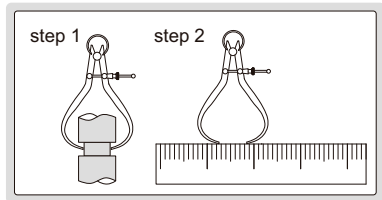

OUTSIDE SPRING CALIPERS

- Made of carbon steel

Code	Size (L)	Range (W)
7262-150	155mm	0-140mm
7262-200	210mm	0-210mm
7262-250	265mm	0-270mm
7262-300	310mm	0-320mm

7262-150